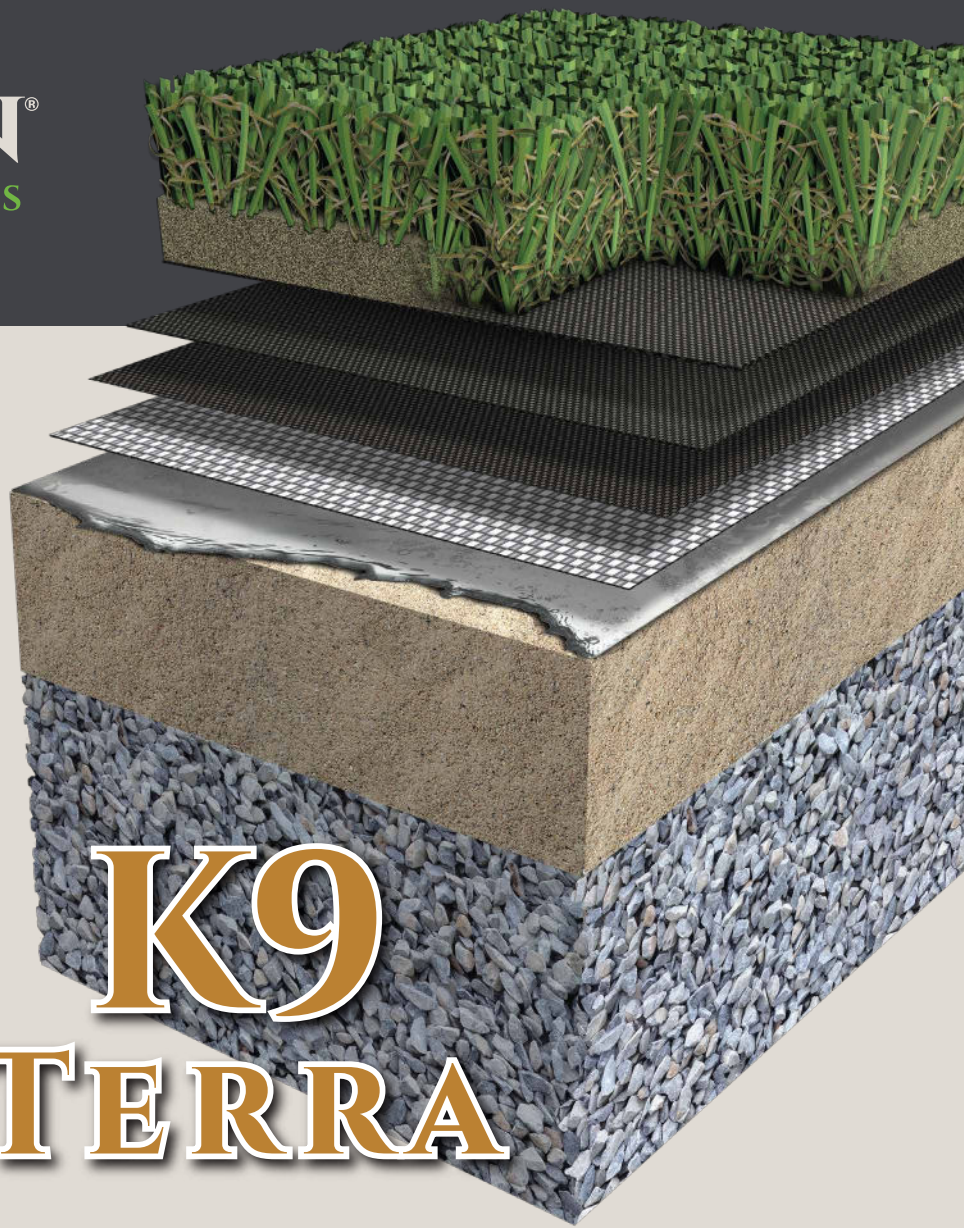

PRO/GREEN[®]
SYNTHETIC TURF SYSTEMS

K9 Terra is an excellent turf option for property owners looking for a durable and extremely realistic product. The extra high brown thatch makes this turf look just like natural grass, while the blended diamond and S-shaped fibers provide amazing resiliency. Constructed to withstand the best our furry friends dish out.

K9 TERRA

FIBER			FACE WEIGHT	PILE HEIGHT	WARRANTY	INFILL OPTIONS		
	S & DIAMOND SHAPED MONOFILAMENT	THATCH	55 OUNCES	1.5 INCHES	8 YEARS		100% SAND	ENVIROFILL

APPLICATIONS

- Dog Runs
- Pet Kennels
- Dog Parks
- Residential Landscape
(For Dog Owners)
- Surrounding Poolscapes
- Roof Tops
- Common Spaces
(Commercial Properties)

K9 TERRA

SPECIFICATIONS

Primary Yarn Face:	11,000/8 denier monofilament Field Green/Olive Green
Thatch Yarn:	4800 texturized Polyethylene thatch, Brown/Beige
Pile Height:	1.5"
Face Weight:	55 oz. per sq yd*
Primary Backing:	Proprietary QuadriBIND™ backing
Secondary Backing:	ProFlow™ patent pending backing
Total Product Weight:	80 oz. per sq yd
Perforations:	No perforations; they are not required with our ProFlow backing
Warranty:	8 year (See full warranty for terms & conditions)