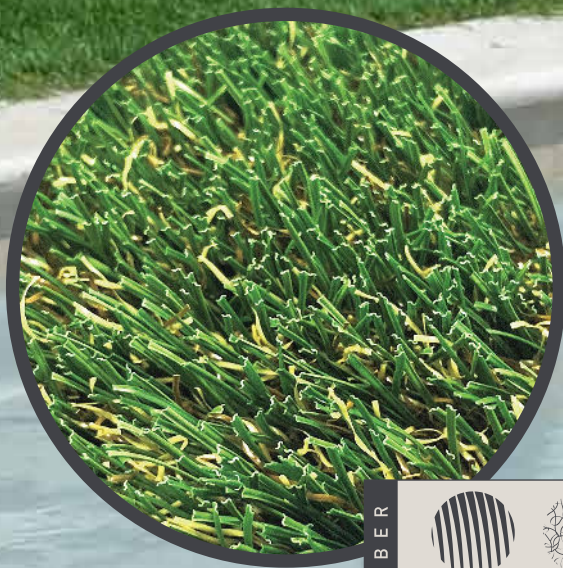

PRO/GREEN[®]
SYNTHETIC TURF SYSTEMS

K9 Terra is an excellent turf option for property owners looking for a durable and extremely realistic product. The extra high brown thatch makes this turf look just like natural grass, while the blended diamond and S-shaped fibers provide amazing resiliency. Constructed to withstand the best our furry friends dish out.

K9 TERRA

FIBER			FACE WEIGHT	PILE HEIGHT	WARRANTY	INFILL OPTIONS		
	S & DIAMOND SHAPED MONOFILAMENT	THATCH	55 OUNCES	1.5 INCHES	8 YEARS		100% SAND	ENVIROFILL

APPLICATIONS

- Dog Runs
- Pet Kennels
- Dog Parks
- Residential Landscape
(For Dog Owners)
- Surrounding Poolscapes
- Roof Tops
- Common Spaces
(Commercial Properties)

K9 TERRA

SPECIFICATIONS

Primary Yarn Face:	11,000/8 denier monofilament Field Green/Olive Green
Thatch Yarn:	4800 texturized Polyethylene thatch, Brown/Beige
Pile Height:	1.5"
Face Weight:	55 oz. per sq yd*
Primary Backing:	Proprietary QuadriBIND™ backing
Secondary Backing:	ProFlow™ patent pending backing
Total Product Weight:	80 oz. per sq yd
Perforations:	No perforations; they are not required with our ProFlow backing
Warranty:	8 year (See full warranty for terms & conditions)