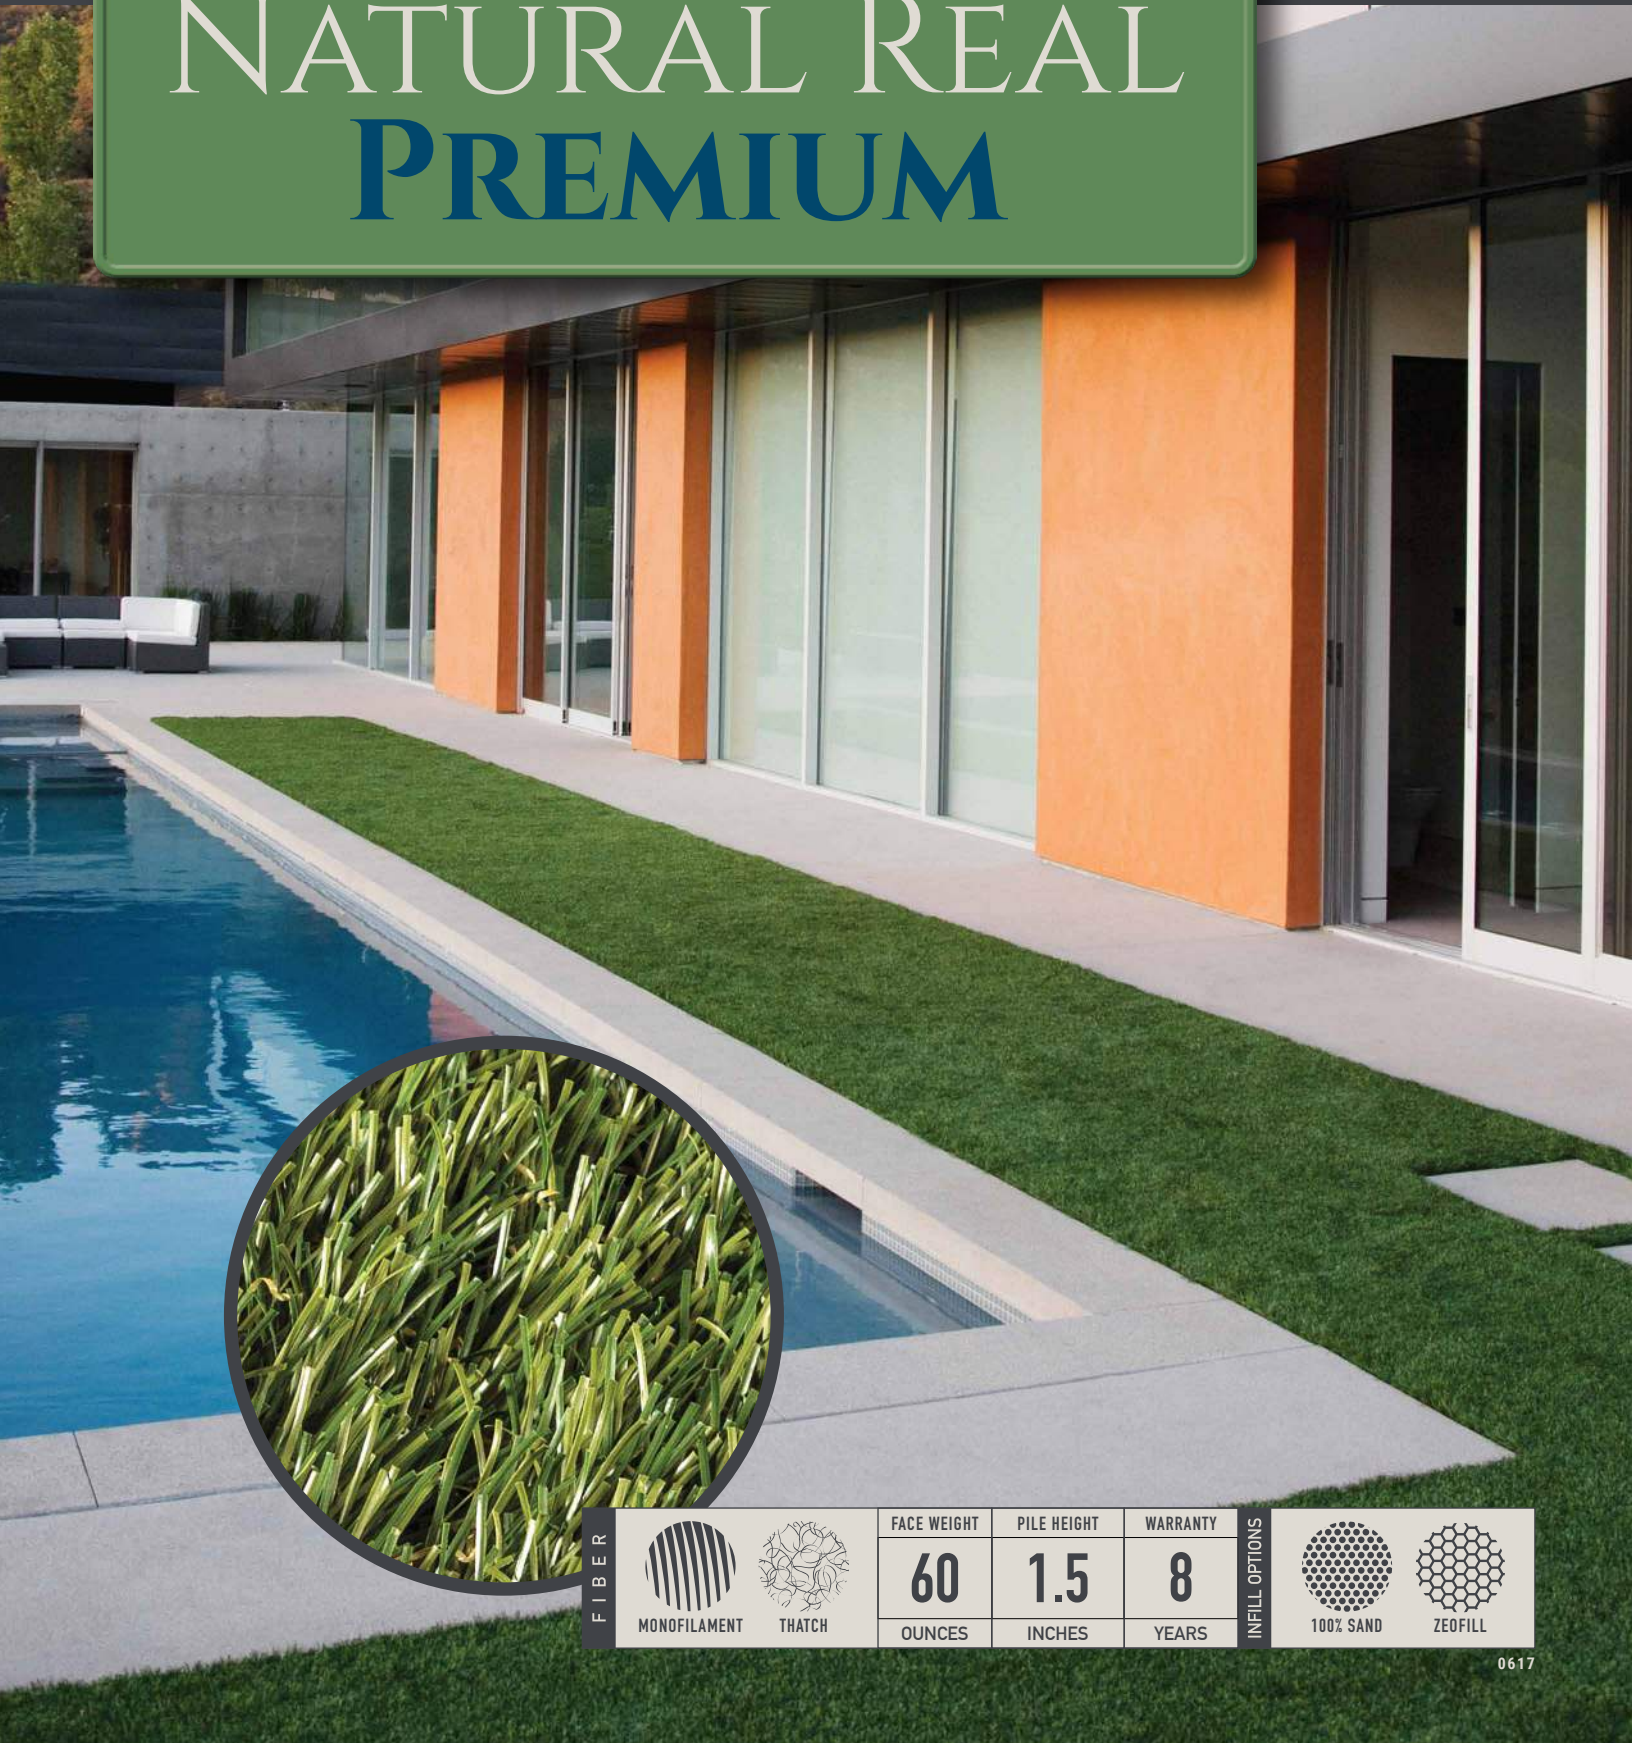

Ideal for medium to high traffic applications, Natural Real Premium features a pristine appearance that can withstand the use of a typical yard. ProFlow™ and Quadribind™ backing ensure superior drainage and maximum durability.

# NATURAL REAL PREMIUM

FIBER			FACE WEIGHT	PILE HEIGHT	WARRANTY	INFILL OPTIONS		
	MONOFILAMENT	THATCH	<b>60</b> OUNCES	<b>1.5</b> INCHES	<b>8</b> YEARS		100% SAND	ZEOFILL

## NATURAL REAL PREMIUM