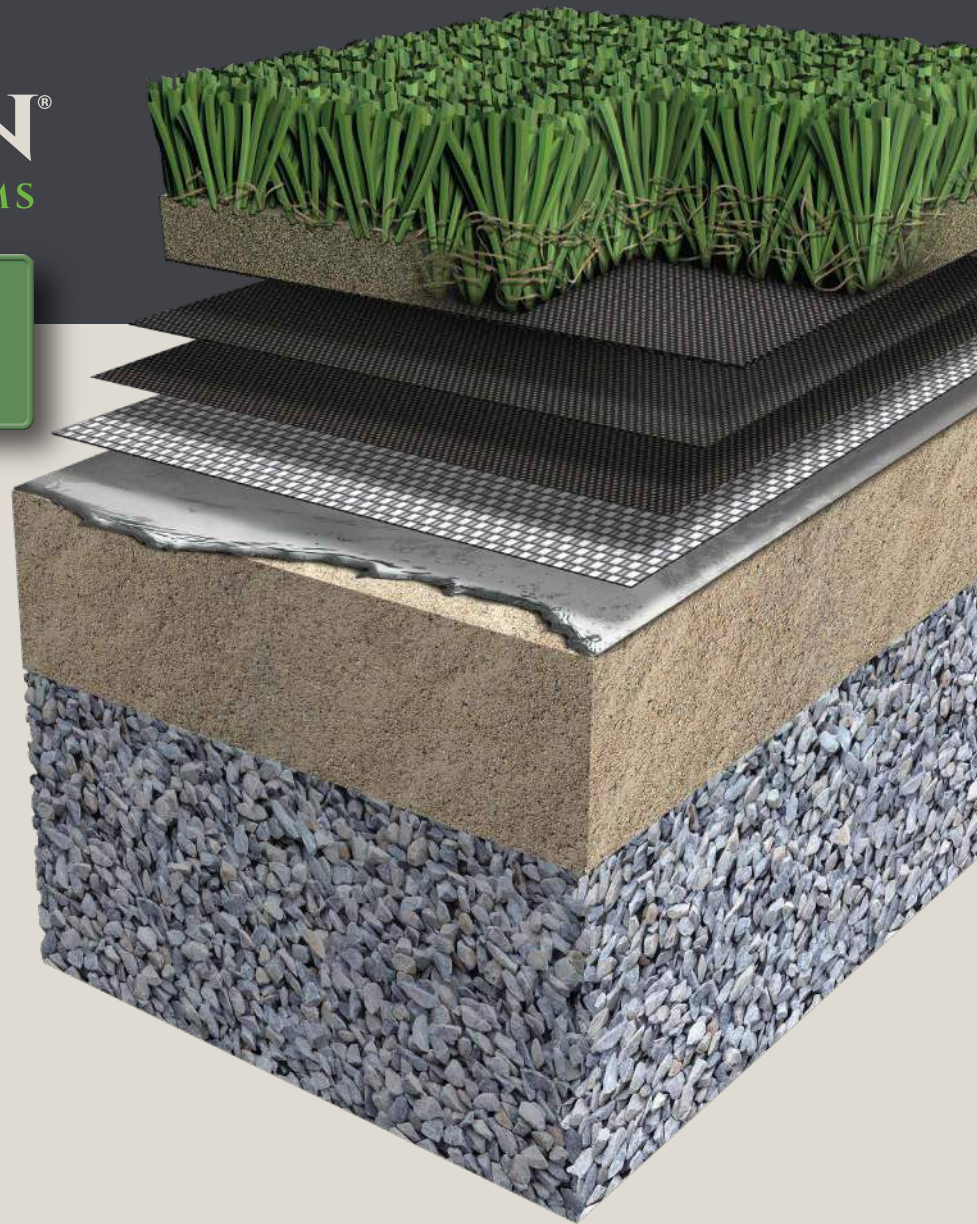

Ideal for medium to high traffic applications, Natural Real Premium features a pristine appearance that can withstand the use of a typical yard. ProFlow™ and Quadribind™ backing ensure superior drainage and maximum durability.

# NATURAL REAL PREMIUM

FIBER			FACE WEIGHT	PILE HEIGHT	WARRANTY	INFILL OPTIONS		
	MONOFILAMENT	THATCH	<b>60</b> OUNCES	<b>1.5</b> INCHES	<b>8</b> YEARS		100% SAND	ZEOFILL

### SPECIFICATIONS

Primary Yarn Face:	<b>11,000/8 denier monofilament Field Green/ Olive Green</b>
Thatch Yarn:	<b>4800 texturized Polyethylene thatch, Field Green/Beige</b>
Pile Height:	<b>1.5"</b>
Face Weight:	<b>60 oz. per sq yd*</b>
Primary Backing:	<b>Proprietary QuadriBIND™ backing</b>
Secondary Backing:	<b>ProFlow™ patent pending backing</b>
Total Product Weight:	<b>89 oz. per sq yd</b>
Perforations:	<b>No perforations; they are not required with our ProFlow backing</b>
Warranty:	<b>8 year (See full warranty for terms &amp; conditions)</b>