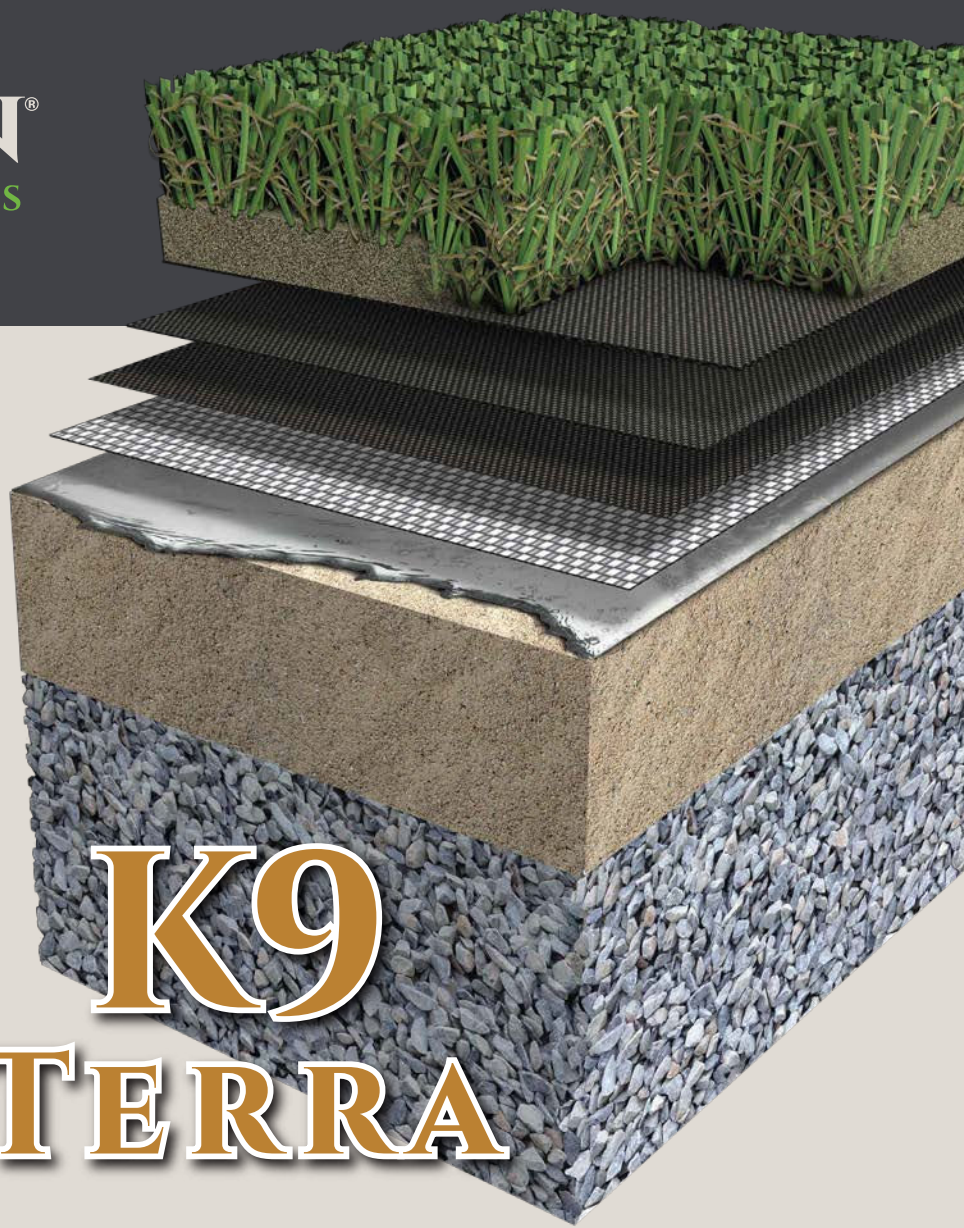

PRO/GREEN[®]
SYNTHETIC TURF SYSTEMS

K9 Terra is an excellent turf option for property owners looking for a durable and extremely realistic product. The extra high brown thatch makes this turf look just like natural grass, while the blended diamond and S-shaped fibers provide amazing resiliency. Constructed to withstand the best our furry friends dish out.

K9 TERRA

FIBER			FACE WEIGHT	PILE HEIGHT	WARRANTY	INFILL OPTIONS		
	S & DIAMOND SHAPED MONOFILAMENT	THATCH	55 OUNCES	1.125 INCHES	8 YEARS		100% SAND	ENVIROFILL

APPLICATIONS

- Dog Runs
- Pet Kennels
- Dog Parks
- Residential Landscape
(For Dog Owners)
- Surrounding Poolscapes
- Roof Tops
- Common Spaces
(Commercial Properties)

K9 TERRA

SPECIFICATIONS

Primary Yarn Face:	10,500/8 denier monofilament Field Green/Olive Green
Thatch Yarn:	4,800 texturized Polyethylene thatch, Brown/Beige
Pile Height:	1.125"
Face Weight:	55 oz. per sq yd*
Primary Backing:	Proprietary QuadriBIND™ backing
Secondary Backing:	ProFlow™ patent pending backing
Total Product Weight:	80 oz. per sq yd
Perforations:	No perforations; they are not required with our ProFlow backing
Warranty:	8 year (See full warranty for terms & conditions)