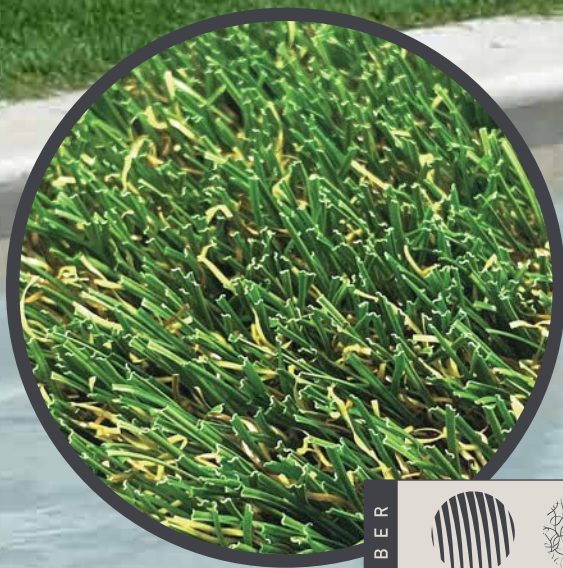

PRO/GREEN[®]
SYNTHETIC TURF SYSTEMS

K9 Terra is an excellent turf option for property owners looking for a durable and extremely realistic product. The extra high brown thatch makes this turf look just like natural grass, while the blended diamond and S-shaped fibers provide amazing resiliency. Constructed to withstand the best our furry friends dish out.

K9 TERRA

FIBER			FACE WEIGHT	PILE HEIGHT	WARRANTY	INFILL OPTIONS		
	S & DIAMOND SHAPED MONOFILAMENT	THATCH	55 OUNCES	1.125 INCHES	8 YEARS		100% SAND	ENVIROFILL

APPLICATIONS

- Dog Runs
- Pet Kennels
- Dog Parks
- Residential Landscape
(For Dog Owners)
- Surrounding Poolscapes
- Roof Tops
- Common Spaces
(Commercial Properties)

K9 TERRA

SPECIFICATIONS

Primary Yarn Face:	10,500/8 denier monofilament Field Green/Olive Green
Thatch Yarn:	4,800 texturized Polyethylene thatch, Brown/Beige
Pile Height:	1.125"
Face Weight:	55 oz. per sq yd*
Primary Backing:	Proprietary QuadriBIND™ backing
Secondary Backing:	ProFlow™ patent pending backing
Total Product Weight:	80 oz. per sq yd
Perforations:	No perforations; they are not required with our ProFlow backing
Warranty:	8 year (See full warranty for terms & conditions)