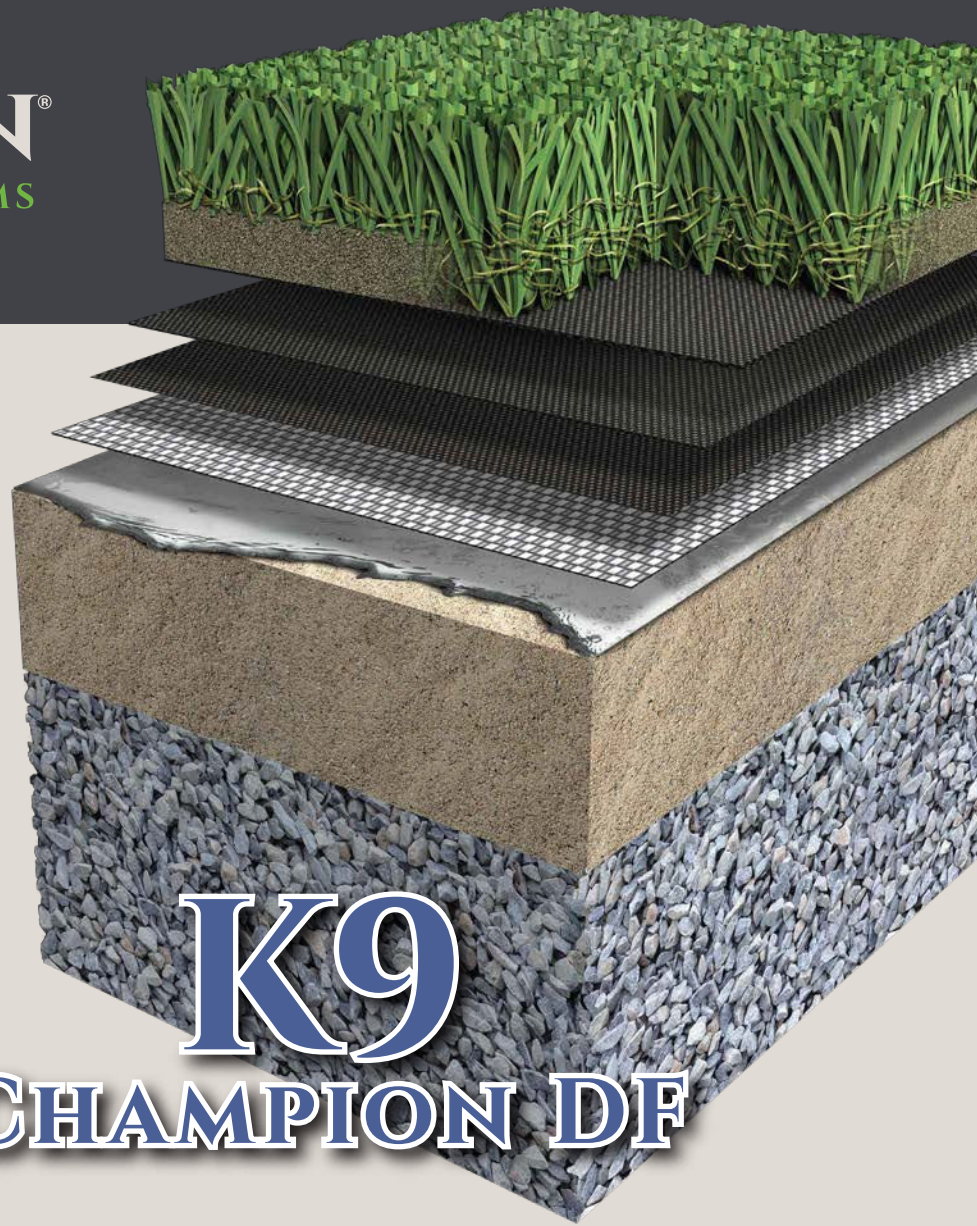

K9 CHAMPION DF

Constructed to withstand the best our furry friends dish out, K9 Champion DF has a 65oz face weight and utilizes Dual Fiber technology which maximizes durability. ProFlow™ and QuadriBind™ backing ensures superior drainage.

FIBER			FACE WEIGHT	PILE HEIGHT	WARRANTY	INFILL	
	DUAL FIBER W/S-SHAPE	THATCH	65 OUNCES	1.25 INCHES	15 YEARS		

APPLICATIONS

- Dog Runs
- Pet Kennels
- Dog Parks
- Residential Landscape
(For Dog Owners)
- Surrounding Poolscapes
- Roof Tops
- Common Spaces
(Commercial Properties)

SPECIFICATIONS

Primary Yarn Face:	Fibrillated Parallel Long-Slit / Monofilament
Thatch Yarn:	4800 texturized Polyethylene thatch, Field Green/Beige
Pile Height:	1.25"
Face Weight:	65 oz. per sq yd*
Primary Backing:	Proprietary QuadriBIND™ backing
Secondary Backing:	ProFlow™ patent pending backing
Total Product Weight:	94 oz. per sq yd
Perforations:	No perforations; they are not required with our ProFlow backing
Warranty:	15 year (See full warranty for terms & conditions)